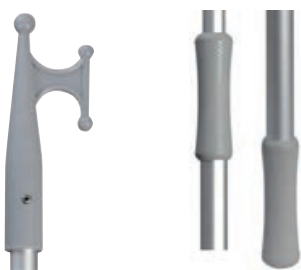

Fixed boat hooks

OSCULATI

Basic boat hook

Fitted with **anodized aluminium** pole and handle.

Length cm			Handle Ø mm
130	160	210	
34.459.13	34.459.16	34.459.01	25

OSCULATI

Premium boat hook

Very sturdy grip, **anodized aluminium** pole with rubber handle.

Code	Length cm	Handle Ø mm	Spare hook
34.171.50	220	30	34.171.40BI

Boat hook

With **mirror-lacquered wooden** pole.

Code	Hook material	Total length cm	Stick Ø mm	Spare hook
34.459.11	Chromed brass	200	30	34.171.30
34.459.08	Stainless steel	200	30	34.171.35
34.459.12	Chromed brass	260	36	34.171.20
34.459.09	Stainless steel	260	36	34.171.25

Telescopic boat hooks

Telescopic boat hook

Grey nylon boat hook, anodized aluminium handle, double knob.

Code	Min/max length cm	Pipes Ø mm
34.458.90	120/212	25/30

COLOR telescopic boat hook

Grey nylon hook, epoxy resin coated aluminium handle with double knob grip.