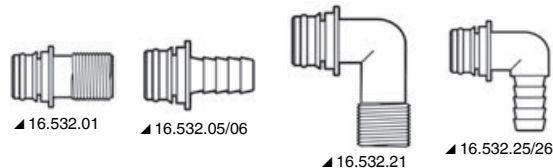

Europump Aquatec Sensor 4-diaphragm fresh water pump

Electronic system keeping the pressure constant but allowing the water flow variation **avoiding pulsations** by opening the tap.

Code	V	Flow l/min	Max current draw A	Max pressure bar	↔ mm	OPTIONAL filter
16.514.00	12/24	13.5	7	35 PSI/2.45 BAR	238x114x104	16.544.10

Snap hose connection. 2 x 1/2" hose adaptors + 2 x 5/8" straight and elbow hose adaptors (total 4 pcs) included

Europump plug-in quick fittings

CE Plug-in quick fittings for Europump pumps and fresh water pumps

Code	Type	Code	Type
16.532.01	1/2" straight thread	16.532.21	1/2" 90° thread
16.532.05	14mm Ø straight	16.532.25	Ø 14mm 90°
16.532.06	19mm Ø straight	16.532.26	Ø 19mm 90°

Europump spare pressure switch for fresh water pumps

To be installed flush with the tank base. Non self-priming.

Code	V	Flow l/min	Head m	Hose adaptor Ø mm	↔ mm
16.184.74	12	6.6	2	11	88x45

WHALE fresh water pumps

WHALE Watermaster fresh water pump

IP65

An evolution of the Universal model, the Watermaster 4-diaphragm pump with automatic pressure switch is even quieter and gives high flow rates for systems up to 4 taps. IP65 rated fully sealed protective motor housing. Self-priming up to 3 metres, it works well in dry mode or in salt water. Fitted with a third wire to be connected to a warning light indicating operation. Inlet strainer.