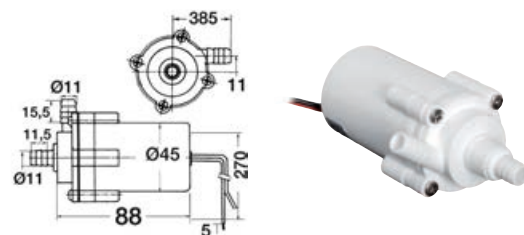

Snap hose connection. 2 x 1/2" hose adaptors + 2 x 5/8" straight and elbow hose adaptors (total 4 pcs) included

Europump plug-in quick fittings

CE Plug-in quick fittings for Europump pumps and fresh water pumps

Code	Type	Code	Type
16.532.01	1/2" straight thread	16.532.21	1/2" 90° thread
16.532.05	14mm Ø straight	16.532.25	Ø 14mm 90°
16.532.06	19mm Ø straight	16.532.26	Ø 19mm 90°

Europump spare pressure switch for fresh water pumps

Europump strainers

CE 16.533.01 Spare strainer with stainless steel mesh. Plug-in mounting into the pump, quick fittings series 16.532.XX. Also suitable for Flojet and Jabsco pumps.

Centrifugal pump for sinks

To be installed flush with the tank base. Non self-priming.

Code	V	Flow l/min	Head m	Hose adaptor Ø mm	↔ mm
16.184.74	12	6.6	2	11	88x45

WHALE fresh water pumps

WHALE Watermaster fresh water pump

IP65

An evolution of the Universal model, the Watermaster 4-diaphragm pump with automatic pressure switch is even quieter and gives high flow rates for systems up to 4 taps. IP65 rated fully sealed protective motor housing. Self-priming up to 3 metres, it works well in dry mode or in salt water. Fitted with a third wire to be connected to a warning light indicating operation. Inlet strainer.