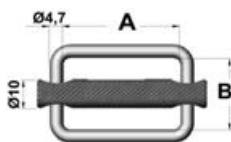

High-strength polyester webbing band

Very soft, UV-resistant, white colour.

Code	Ideal for	Width mm	Breaking load kg	Roll m
06.401.25	Life-line	25	2000	50
06.402.01	mounting and lifting	135	7500	50
06.402.02	mounting and lifting	165	9000	50

▲ 06.401.25

▲ 06.402.01/02

▲ 06.401.25

▲ 06.402.01/02

Stainless steel buckles

Black nylon sliders. For multiple purposes. Open-type version.

Code	For straps up to mm	Max load kg	OPTIONAL fixing plate
06.706.30	30	140	-
06.706.40	40	140	-
06.706.50	50	140	06.707.00

Stainless steel buckle with slider

High resistance. Suitable for fastening liferafts.

Code	For straps up to mm	Max load kg	A mm	B mm	OPTIONAL fixing plate	ORDER BY BOX
06.709.25	25	900	26	24	-	10
06.709.40	40	900	41	25	-	10
06.709.50	50	900	52	27	06.707.00	10