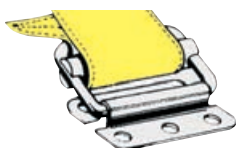

▲ 06.401.25

▲ 06.402.01/02

▲ 06.401.25

▲ 06.402.01/02

Stainless steel buckles

Black nylon sliders. For multiple purposes. Open-type version.

Code	For straps up to mm	Max load kg	OPTIONAL fixing plate
06.706.30	30	140	-
06.706.40	40	140	-
06.706.50	50	140	06.707.00

Stainless steel buckle with slider

High resistance. Suitable for fastening liferafts.

Code	For straps up to mm	Max load kg	A mm	B mm	OPTIONAL fixing plate	ORDER BY BOX
06.709.25	25	900	26	24	-	10
06.709.40	40	900	41	25	-	10
06.709.50	50	900	52	27	06.707.00	10