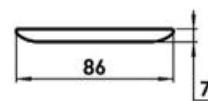

AISI 304

FLUSH MOUNT

Stainless steel body. Controlled by a central switch: 1st click = white light, 2nd click = coloured light.

Code	Finish	V	W	Lumen	K	LED beam angle	No of LEDs	Light colour
13.442.15	Mirror-polished	12/24	3.6	143 (white); 29 (coloured)	3000	90°/105°	8 (white); 4 (coloured)	White+ blue
13.442.16	Mirror-polished	12/24	3.6	143 (white); 29 (coloured)	3000	90°/105°	8 (white); 4 (coloured)	White+ red