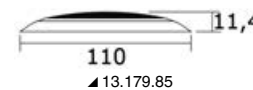

▲ 13.179.85