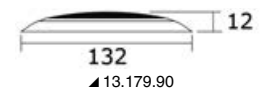

▲ 13.179.90