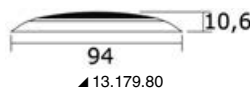

▲ 13.179.80