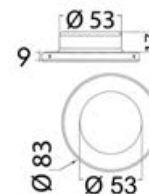

Atria LED ceiling light for recess mounting

IP40/65

AISI 304

Stainless steel body. Satin-finish diffuser. Double mounting system: hidden screws or stainless steel internal springs.

Code	Finish	V	W	Switch	IP Degree	Lumen	K	LED beam angle	No of LEDs	Light colour
13.447.01	Mirror-polished	12/24	2	No	IP65	215	3000	100°	12 LED SMD G4	☐ White
13.447.02	Mirror-polished	12/24	2	Yes	IP40	215	3000	100°	12 LED SMD G4	☐ White
13.447.04	Nickel satin-finish	12/24	2.4	No	IP65	215	3000	100°	12 LED SMD G4	☐ White
13.447.05	Nickel satin-finish	12/24	2.4	Yes	IP40	215	3000	100°	12 LED SMD G4	☐ White
13.447.21	Mirror-polished	12/24	8.4	No	IP65	500	3000	60°	3x3 LED HD	☐ White

Atria halogen ceiling light for recess mounting

IP40/65

AISI 304

Stainless steel body. Satin-finish glass diffuser. Double mounting system: hidden screws or stainless steel internal springs.

Code	Finish	V	W	Switch	IP Degree	Bulb	Spare bulb	Light colour
13.447.90	Mirror-polished	12	10	no	IP65	G4	14.454.12; 14.454.24	☐ white
13.447.91	Mirror-polished	12	10	yes	IP40	G4	14.454.12; 14.454.24	☐ white

Aruba reduced recess fit LED ceiling light

IP56

AISI 316

Technopolymer body and polished AISI316 stainless steel finishing ring. Polycarbonate opal lens. Mounting with stainless steel springs (no screws).

Code	Finish	V	W	Switch	Lumen	K	LED beam angle	No of LEDs	LED colour	mm
13.444.01	SS	12/24	3	No	193	3000	120°	14	☐ White	Ø 72.3 x 21.8
13.444.02	SS	12/24	3	Touch	193	3000	120°	14	☐ White	Ø 72.3 x 21.8
13.444.11	SS	12/24	3	No	193	3000	120°	14	☐ White	72.4 x 72.4 x 21.8
13.444.12	SS	12/24	3	Touch	193	3000	120°	14	☐ White	72.4 x 72.4 x 21.8

Montsarrat LED ceiling light for recess mounting

IP65

AISI 304

White epoxy-powder coated aluminium body, stainless steel finish ring.