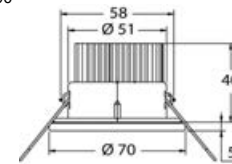

Atria LED ceiling light for recess mounting

IP40/65

AISI 304

Stainless steel body. Satin-finish diffuser. Double mounting system: hidden screws or stainless steel internal springs.

Code	Finish	V	W	Switch	IP Degree	Lumen	K	LED beam angle	No of LEDs	Light colour
13.447.01	Mirror-polished	12/24	2	No	IP65	215	3000	100°	12 LED SMD G4	☐ White
13.447.02	Mirror-polished	12/24	2	Yes	IP40	215	3000	100°	12 LED SMD G4	☐ White
13.447.04	Nickel satin-finish	12/24	2.4	No	IP65	215	3000	100°	12 LED SMD G4	☐ White
13.447.05	Nickel satin-finish	12/24	2.4	Yes	IP40	215	3000	100°	12 LED SMD G4	☐ White
13.447.21	Mirror-polished	12/24	8.4	No	IP65	500	3000	60°	3x3 LED HD	☐ White

Atria halogen ceiling light for recess mounting

IP40/65

AISI 304

Stainless steel body. Satin-finish glass diffuser. Double mounting system: hidden screws or stainless steel internal springs.

Code	Finish	V	W	Switch	IP Degree	Bulb	Spare bulb	Light colour
13.447.90	Mirror-polished	12	10	no	IP65	G4	14.454.12; 14.454.24	☐ white
13.447.91	Mirror-polished	12	10	yes	IP40	G4	14.454.12; 14.454.24	☐ white

Aruba reduced recess fit LED ceiling light

IP56

AISI 316

Technopolymer body and polished AISI316 stainless steel finishing ring. Polycarbonate opal lens. Mounting with stainless steel springs (no screws).

Code	Finish	V	W	Switch	Lumen	K	LED beam angle	No of LEDs	LED colour	mm
13.444.01	SS	12/24	3	No	193	3000	120°	14	☐ White	Ø 72.3 x 21.8
13.444.02	SS	12/24	3	Touch	193	3000	120°	14	☐ White	Ø 72.3 x 21.8
13.444.11	SS	12/24	3	No	193	3000	120°	14	☐ White	72.4 x 72.4 x 21.8
13.444.12	SS	12/24	3	Touch	193	3000	120°	14	☐ White	72.4 x 72.4 x 21.8

Montsarrat LED ceiling light for recess mounting

IP65

AISI 304

White epoxy-powder coated aluminium body, stainless steel finish ring.