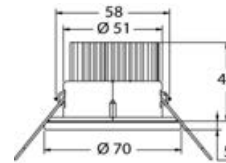

▲ 13.447.21

Atria halogen ceiling light for recess mounting

IP40/65

AISI 304

Stainless steel body. Satin-finish glass diffuser. Double mounting system: hidden screws or stainless steel internal springs.

Code	Finish	V	W	Switch	IP Degree	Bulb	Spare bulb	Light colour
13.447.90	Mirror-polished	12	10	no	IP65	G4	14.454.12; 14.454.24	☐ white
13.447.91	Mirror-polished	12	10	yes	IP40	G4	14.454.12; 14.454.24	☐ white