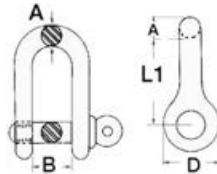

Stainless Bow shackles

AISI 316

Made of mirror polished **AISI 316 stainless steel**; fine finish, sliding thread.

Code	A mm	B mm	R mm	L1 mm	ORDER BY BOX
08.421.04	4	8	14	19	10
08.421.05	5	10	17	20	10
08.421.06	6	12	21	24	10
08.421.08	8	16	28	32	10
08.421.10	10	20	34	40	10
08.421.12	12	24	42	48	-
08.421.14	14	28	50	56	-
08.421.16	16	32	56	64	-
08.421.19	19	38	66	87	-
08.421.22	22	44	78	99	-

ORDER BY BOX

Long 'D' shackles

AISI 316

Made of forged, mirror polished **AISI 316 stainless steel**, excellent finish.

Code	A mm	B mm	D mm	L2 mm	ORDER BY BOX
08.323.04	4	8	8	32	10
08.323.05	5	10	10	40	10
08.323.06	6	12	12	48	10
08.323.08	8	16	16	64	10
08.323.10	10	20	20	80	-
08.323.12	12	24	24	96	-

ORDER BY BOX

'D' Shackles with captive pin

AISI 316

D-shaped model.

Code	A mm	B mm	D mm	L1 mm	ORDER BY BOX
08.220.04	4	8	9	16	10
08.220.05	5	10	10	20	10
08.220.06	6	12	12	24	10
08.220.08	8	16	16	32	10
08.220.10	10	20	20	40	10
08.220.12	12	24	24	48	-
08.220.14	14	28	28	46	-

ORDER BY BOX

Long 'D' Shackles with captive locking pin

AISI 316

Made of investment cast **AISI 316 stainless steel**.

With stop bar	Standard	Ø D mm	A mm	L mm	L1 mm
08.764.05	08.763.05	5	12	40	12
08.764.06	08.763.06	6	15	46	15
08.764.08	08.763.08	8	20	64	20