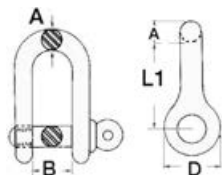

ORDER BY BOX

'D' Shackles with captive pin

AISI 316

D-shaped model.

Code	A mm	B mm	D mm	L1 mm	ORDER BY BOX
08.220.04	4	8	9	16	10
08.220.05	5	10	10	20	10
08.220.06	6	12	12	24	10
08.220.08	8	16	16	32	10
08.220.10	10	20	20	40	10
08.220.12	12	24	24	48	-
08.220.14	14	28	28	46	-

ORDER BY BOX

Bow shackles with captive pin

AISI 316

Polished **AISI 316 stainless steel**. Forged and mirror polished.

Code	A mm	B mm	D mm	L1 mm	ORDER BY BOX
08.221.04	4	8	9	16	10
08.221.05	5	10	10	20	10
08.221.06	6	12	12	24	10
08.221.08	8	16	16	32	10
08.221.10	10	20	20	40	-
08.221.12	12	24	24	48	-

ORDER BY BOX

Long 'D' shackles with captive pin

AISI 316

Polished **AISI 316 stainless steel**. Forged and mirror polished.

Code	A mm	B mm	D mm	L1 mm	ORDER BY BOX
08.222.05	5	10	10	40	10
08.222.06	6	12	12	48	10
08.222.08	8	16	16	64	10
08.222.10	10	20	20	80	-
08.222.12	12	24	24	96	-

ORDER BY BOX

Long 'D' Shackles with captive locking pin

AISI 316

Made of investment cast **AISI 316 stainless steel**.

With stop bar	Standard	Ø D mm	A mm	L mm	L1 mm
08.764.05	08.763.05	5	12	40	12
08.764.06	08.763.06	6	15	46	15
08.764.08	08.763.08	8	20	64	20