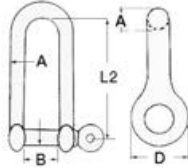

Stainless Bow shackles

AISI 316

Made of mirror polished **AISI 316 stainless steel**; fine finish, sliding thread.

Code	A mm	B mm	R mm	L1 mm	ORDER BY BOX
08.421.04	4	8	14	19	10
08.421.05	5	10	17	20	10
08.421.06	6	12	21	24	10
08.421.08	8	16	28	32	10
08.421.10	10	20	34	40	10
08.421.12	12	24	42	48	-
08.421.14	14	28	50	56	-
08.421.16	16	32	56	64	-
08.421.19	19	38	66	87	-
08.421.22	22	44	78	99	-

ORDER BY BOX

Long 'D' shackles

AISI 316

Made of forged, mirror polished **AISI 316 stainless steel**, excellent finish.

Code	A mm	B mm	D mm	L2 mm	ORDER BY BOX
08.323.04	4	8	8	32	10
08.323.05	5	10	10	40	10
08.323.06	6	12	12	48	10
08.323.08	8	16	16	64	10
08.323.10	10	20	20	80	-
08.323.12	12	24	24	96	-

ORDER BY BOX

'D' Shackles with captive pin

AISI 316

D-shaped model.

Code	A mm	B mm	D mm	L1 mm	ORDER BY BOX
08.220.04	4	8	9	16	10
08.220.05	5	10	10	20	10
08.220.06	6	12	12	24	10
08.220.08	8	16	16	32	10
08.220.10	10	20	20	40	10
08.220.12	12	24	24	48	-
08.220.14	14	28	28	46	-

ORDER BY BOX

Long 'D' Shackles with captive locking pin

AISI 316

Made of investment cast **AISI 316 stainless steel**.

With stop bar	Standard	Ø D mm	A mm	L mm	L1 mm
08.764.05	08.763.05	5	12	40	12
08.764.06	08.763.06	6	15	46	15
08.764.08	08.763.08	8	20	64	20