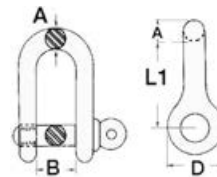

ORDER BY BOX

'D' Shackles with captive pin

AISI 316

D-shaped model.

Code	A mm	B mm	D mm	L1 mm	ORDER BY BOX
08.220.04	4	8	9	16	10
08.220.05	5	10	10	20	10
08.220.06	6	12	12	24	10
08.220.08	8	16	16	32	10
08.220.10	10	20	20	40	10
08.220.12	12	24	24	48	-
08.220.14	14	28	28	46	-

ORDER BY BOX

Bow shackles with captive pin

AISI 316

Polished **AISI 316 stainless steel**. Forged and mirror polished.

Code	A mm	B mm	D mm	L1 mm	ORDER BY BOX
08.221.04	4	8	9	16	10
08.221.05	5	10	10	20	10
08.221.06	6	12	12	24	10
08.221.08	8	16	16	32	10
08.221.10	10	20	20	40	-
08.221.12	12	24	24	48	-

ORDER BY BOX

Long 'D' shackles with captive pin

AISI 316

Polished **AISI 316 stainless steel**. Forged and mirror polished.

Code	A mm	B mm	D mm	L1 mm	ORDER BY BOX
08.222.05	5	10	10	40	10
08.222.06	6	12	12	48	10
08.222.08	8	16	16	64	10
08.222.10	10	20	20	80	-
08.222.12	12	24	24	96	-

ORDER BY BOX

Long 'D' Shackles with captive locking pin

AISI 316

Made of investment cast **AISI 316 stainless steel**.

With stop bar	Standard	Ø D mm	A mm	L mm	L1 mm
08.764.05	08.763.05	5	12	40	12
08.764.06	08.763.06	6	15	46	15
08.764.08	08.763.08	8	20	64	20