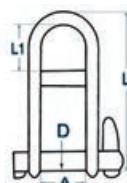

ORDER BY BOX

'D' Shackles with captive pin

AISI 316

D-shaped model.

Code	A mm	B mm	D mm	L1 mm	ORDER BY BOX
08.220.04	4	8	9	16	10
08.220.05	5	10	10	20	10
08.220.06	6	12	12	24	10
08.220.08	8	16	16	32	10
08.220.10	10	20	20	40	10
08.220.12	12	24	24	48	-
08.220.14	14	28	28	46	-

ORDER BY BOX

Bow shackles with captive pin

AISI 316

Polished **AISI 316 stainless steel**. Forged and mirror polished.

Code	A mm	B mm	D mm	L1 mm	ORDER BY BOX
08.221.04	4	8	9	16	10
08.221.05	5	10	10	20	10
08.221.06	6	12	12	24	10
08.221.08	8	16	16	32	10
08.221.10	10	20	20	40	-
08.221.12	12	24	24	48	-

ORDER BY BOX

Long 'D' shackles with captive pin

AISI 316

Polished **AISI 316 stainless steel**. Forged and mirror polished.

Code	A mm	B mm	D mm	L1 mm	ORDER BY BOX
08.222.05	5	10	10	40	10
08.222.06	6	12	12	48	10
08.222.08	8	16	16	64	10
08.222.10	10	20	20	80	-
08.222.12	12	24	24	96	-

ORDER BY BOX

Long 'D' Shackles with captive locking pin

AISI 316

Made of investment cast **AISI 316 stainless steel**.

With stop bar	Standard	Ø D mm	A mm	L mm	L1 mm
08.764.05	08.763.05	5	12	40	12
08.764.06	08.763.06	6	15	46	15
08.764.08	08.763.08	8	20	64	20