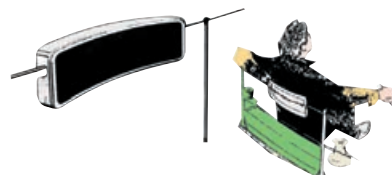

Back-cushion

For fitting onto stays, made of **white polythene**; universal size, can be mounted or un-mounted in a matter of seconds.

Code	For cable size mm	←→ mm
24.292.00	6/8/10	380x120

**Cushions****Cushions made of water-repellent UV-resistant cotton**

Filled with Kapock silicon.

Type of cushion	Blue	Grey	Bordeaux	Blu/white stripes	←→ mm
Simple	24.430.11	24.430.16	24.430.13	24.430.14	430x350
With backrest	24.430.21	24.430.26	24.430.23	24.430.24	430x750
Roller	24.430.31	24.430.36	-	24.430.34	Ø 190x440

**Comfort Seat, stay-up cushion and chair**

Comfort Seat combines quality and comfort in a single innovative design. The cushion can be placed on any surface without sliding away. Made of coated polyurethane foam, the inside hinge system enables to adjust the back in 6 different positions for full back support without unbalancing.