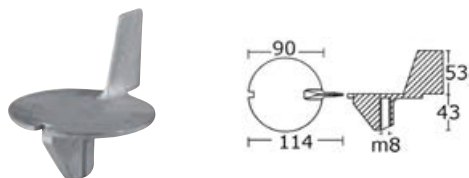

**Plate anode for outboards up to 150 HP, 4 strokes**

Zinc	Aluminium	Magnesium	Original ref.
43.434.30	43.434.31	43.434.32	8M0057772

**Anode kit for Mercury**

Zinc	Aluminium	Magnesium	Description	The kit includes
43.355.00	43.355.01	43.355.02	4-pcs set for VERADO 4 / OPTIMAX	826134 (2 pcs) + 828298+762145
43.356.00	43.356.01	43.356.02	8-pcs set for VERADO 6	892227 (4 pcs) +880653+826134 (2 pcs)+762145
43.357.00	43.357.01	43.357.02	4-pcs set 75/80/90/100/115 EFI	826134x2 + 31640 + 818298
43.358.00	-	-	Kit F30/F40/F60	-

**YAMAHA/MARINER anodes**

**Directional fin for Yamaha 225/300 HP**

Zinc	Aluminium	Magnesium	Ø mm	Original reference
43.252.96	43.252.99	43.252.89	100	61A-45371-00

**Fin anode for Yamaha 25/60 HP 4 strokes**

Zinc	Aluminium	Magnesium	Ø mm	Original reference
43.253.02	43.253.03	43.253.04	95	67C-45371-00

**Fin anode for Mariner/Yamaha 20/50 HP**

Zinc	Aluminium	Magnesium	Ø mm	Original reference
43.256.00	43.256.01	43.256.02	94	664-4537101

**Anode leg for 50 HP 4-stroke engines**

43.426.10

**Anode fin for 50/100 HP 4-stroke engine**

Zinc	Ø mm	Original reference
43.269.00	90	67F-4537100

**Directional fin for Yamaha 200/300 HP**

Zinc	Aluminium	Magnesium	Ø mm	Original reference
43.252.95	43.252.93	43.252.92	100	69L-45371-00