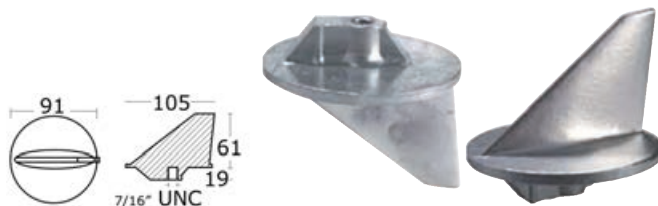

Zinc	Aluminium	Magnesium	Ø mm	Original reference
43.253.02	43.253.03	43.253.04	95	67C-45371-00

**Fin anode for Mariner/Yamaha 20/50 HP**

Zinc	Aluminium	Magnesium	Ø mm	Original reference
43.256.00	43.256.01	43.256.02	94	664-4537101

**Anode leg for 50 HP 4-stroke engines**

43.426.10

**Anode fin for 50/100 HP 4-stroke engine**

Zinc	Ø mm	Original reference
43.269.00	90	67F-4537100

**Directional fin for Yamaha 200/300 HP**

Zinc	Aluminium	Magnesium	Ø mm	Original reference
43.252.95	43.252.93	43.252.92	100	69L-45371-00

**Long/short anode fins**

Zinc	Aluminium	Magnesium	Description	Ø mm	Original reference
43.420.00	43.420.10	43.420.11	Short fin anode for Mariner 40/60HP later than 1991 and for Yamaha 40/55 HP (thread 7/16")	90	00800-01411