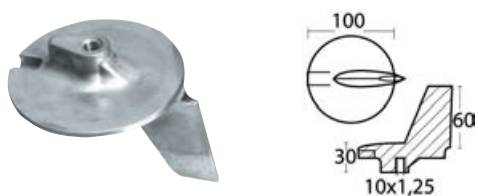

Zinc	Aluminium	Magnesium	Ø mm	Original reference
43.253.02	43.253.03	43.253.04	95	67C-45371-00

**Fin anode for Mariner/Yamaha 20/50 HP**

Zinc	Aluminium	Magnesium	Ø mm	Original reference
43.256.00	43.256.01	43.256.02	94	664-4537101

**Anode leg for 50 HP 4-stroke engines**

43.426.10

**Anode fin for 50/100 HP 4-stroke engine**

Zinc	Ø mm	Original reference
43.269.00	90	67F-4537100

**Directional fin for Yamaha 200/300 HP**

Zinc	Aluminium	Magnesium	Ø mm	Original reference
43.252.95	43.252.93	43.252.92	100	69L-45371-00

**Long/short anode fins**

Zinc	Aluminium	Magnesium	Description	Ø mm	Original reference
43.420.00	43.420.10	43.420.11	Short fin anode for Mariner 40/60HP later than 1991 and for Yamaha 40/55 HP (thread 7/16")	90	00800-01411