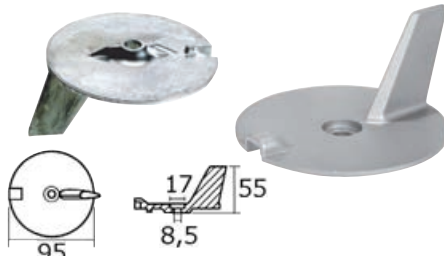

**Plate anode for outboards up to 150 HP, 4 strokes**

Zinc	Aluminium	Magnesium	Original ref.
43.434.30	43.434.31	43.434.32	8M0057772

**Anode kit for Mercury**

Zinc	Aluminium	Magnesium	Description	The kit includes
43.355.00	43.355.01	43.355.02	4-pcs set for VERADO 4 / OPTIMAX	826134 (2 pcs) + 828298+762145
43.356.00	43.356.01	43.356.02	8-pcs set for VERADO 6	892227 (4 pcs) +880653+826134 (2 pcs)+762145
43.357.00	43.357.01	43.357.02	4-pcs set 75/80/90/100/115 EFI	826134x2 + 31640 + 818298
43.358.00	-	-	Kit F30/F40/F60	-

**YAMAHA/MARINER anodes**

**Directional fin for Yamaha 225/300 HP**

Zinc	Aluminium	Magnesium	Ø mm	Original reference
43.252.96	43.252.99	43.252.89	100	61A-45371-00

**Fin anode for Yamaha 25/60 HP 4 strokes**

Zinc	Aluminium	Magnesium	Ø mm	Original reference
43.253.02	43.253.03	43.253.04	95	67C-45371-00

**Fin anode for Mariner/Yamaha 20/50 HP**

Zinc	Aluminium	Magnesium	Ø mm	Original reference
43.256.00	43.256.01	43.256.02	94	664-4537101

**Anode leg for 50 HP 4-stroke engines**

43.426.10

**Anode fin for 50/100 HP 4-stroke engine**

Zinc	Ø mm	Original reference
43.269.00	90	67F-4537100

**Directional fin for Yamaha 200/300 HP**

Zinc	Aluminium	Magnesium	Ø mm	Original reference
43.252.95	43.252.93	43.252.92	100	69L-45371-00