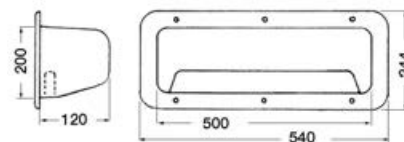

Code	External size mm	Internal size mm	Depth mm
20.021.50	335x130	295x95	153

White ABS side pocket

Object-holder side pocket with elastic net and self-adhesive caps.

Code	Compartment	Outside mm	Net compartment mm	Depth mm
20.025.00	rigid	540x244	500x200x116	120
20.025.60	with screen and screw cover plate	540x244	500x200x116	120

▲ 20.025.00

▲ 20.025.60

Side storage locker

Designed for mounting stereo speakers, made of polished white ABS; wall-mounting.

Code	Outside mm	Inside mm	Depth mm	For OPTIONAL stereo speakers
20.024.00	535x320	495x280	116	29.722.00; 29.721.99

Side housing.

Designed for stereo speaker mounting. White polished ABS.

Code	External size mm	Internal size mm	Depth mm	For OPTIONAL stereo speakers	For side
20.027.40	520x280	484x244	105	-	Right
20.027.41	520x280	484x244	105	-	Left
20.027.30	690x370	640x325	85	29.723.01	Right
20.027.31	690x370	640x325	85	29.723.01	Left

▲ 20.027.30

▲ 20.027.40

▲ 20.027.41

▲ 20.027.31

Storage compartment

Made of polished ABS with snap closure.

Code	External size mm	Internal size mm	Depth mm	With lock
20.027.61	470x180	435x145	110	yes