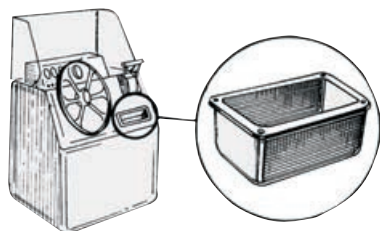

Compartments and ABS storage pockets

OSCOLATI

Cockpit or instrument panel storage compartment

White polished ABS

Code	Outside mm	Compartment mm
20.026.00	240x140	200x100x100

Locker with cup holders

Made of white plastic, fitted with push-button lock and key.

Code	External size mm	Internal size mm	Depth mm
20.021.50	335x130	295x95	153

White ABS side pocket

Object-holder side pocket with elastic net and self-adhesive caps.

Code	Compartment	Outside mm	Net compartment mm	Depth mm
20.025.00	rigid	540x244	500x200x116	120
20.025.60	with screen and screw cover plate	540x244	500x200x116	120

▲ 20.025.00

▲ 20.025.60

Side storage locker

Designed for mounting stereo speakers, made of polished white ABS; wall-mounting.

Code	Outside mm	Inside mm	Depth mm	For OPTIONAL stereo speakers
20.024.00	535x320	495x280	116	29.722.00; 29.721.99