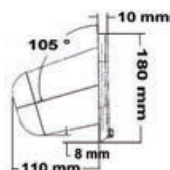

Code	External size mm	Internal size mm	Depth mm
20.021.50	335x130	295x95	153

White ABS side pocket

Object-holder side pocket with elastic net and self-adhesive caps.

Code	Compartment	Outside mm	Net compartment mm	Depth mm
20.025.00	rigid	540x244	500x200x116	120
20.025.60	with screen and screw cover plate	540x244	500x200x116	120

▲ 20.025.00

▲ 20.025.60

Side storage locker

Designed for mounting stereo speakers, made of polished white ABS; wall-mounting.

Code	Outside mm	Inside mm	Depth mm	For OPTIONAL stereo speakers
20.024.00	535x320	495x280	116	29.722.00; 29.721.99

Side housing.

Designed for stereo speaker mounting. White polished ABS.

Code	External size mm	Internal size mm	Depth mm	For OPTIONAL stereo speakers	For side
20.027.40	520x280	484x244	105	-	Right
20.027.41	520x280	484x244	105	-	Left
20.027.30	690x370	640x325	85	29.723.01	Right
20.027.31	690x370	640x325	85	29.723.01	Left

▲ 20.027.30

▲ 20.027.40

▲ 20.027.41

▲ 20.027.31

Storage compartment

Made of polished ABS with snap closure.

Code	External size mm	Internal size mm	Depth mm	With lock
20.027.61	470x180	435x145	110	yes