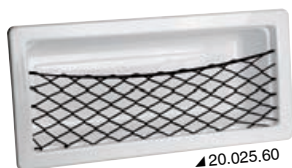

Compartments and ABS storage pockets

OSCOLATI

Cockpit or instrument panel storage compartment

White polished ABS

Code	Outside mm	Compartment mm
20.026.00	240x140	200x100x100

Locker with cup holders

Made of white plastic, fitted with push-button lock and key.

Code	External size mm	Internal size mm	Depth mm
20.021.50	335x130	295x95	153

White ABS side pocket

Object-holder side pocket with elastic net and self-adhesive caps.

Code	Compartment	Outside mm	Net compartment mm	Depth mm
20.025.00	rigid	540x244	500x200x116	120
20.025.60	with screen and screw cover plate	540x244	500x200x116	120

▲ 20.025.00

▲ 20.025.60

Side storage locker

Designed for mounting stereo speakers, made of polished white ABS; wall-mounting.

Code	Outside mm	Inside mm	Depth mm	For OPTIONAL stereo speakers
20.024.00	535x320	495x280	116	29.722.00; 29.721.99

Side housing.

Designed for stereo speaker mounting. White polished ABS.

Code	External size mm	Internal size mm	Depth mm	For OPTIONAL stereo speakers	For side
20.027.40	520x280	484x244	105	-	Right
20.027.41	520x280	484x244	105	-	Left
20.027.30	690x370	640x325	85	29.723.01	Right
20.027.31	690x370	640x325	85	29.723.01	Left