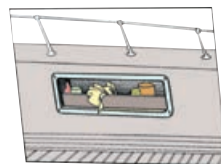

Code	External size mm	Internal size mm	Depth mm
20.021.50	335x130	295x95	153

White ABS side pocket

Object-holder side pocket with elastic net and self-adhesive caps.

Code	Compartment	Outside mm	Net compartment mm	Depth mm
20.025.00	rigid	540x244	500x200x116	120
20.025.60	with screen and screw cover plate	540x244	500x200x116	120

▲ 20.025.00

▲ 20.025.60

Side storage locker

Designed for mounting stereo speakers, made of polished white ABS; wall-mounting.

Code	Outside mm	Inside mm	Depth mm	For OPTIONAL stereo speakers
20.024.00	535x320	495x280	116	29.722.00; 29.721.99