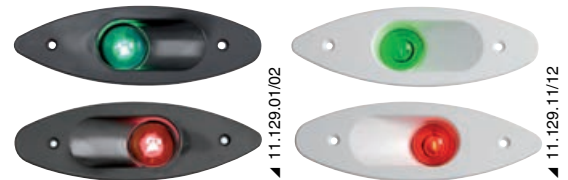

Red/green bicolour bow navigation lights

LED		IP66					
Code	Body colour	↔ mm	V	W LED	Lumen	Matching poles	
11.501.01	Black base, white cover	100x81	12/24	2.4	50	11.140.10; 11.160.10	
11.501.02	Black base, SS cover	100x81	12/24	2.4	50	11.163.10; 11.164.10	

Red/green bicolour bow navigation lights made of ABS

Made of **chromed or white ABS**; plexiglass lens with lamp socket; elegant and functional.

Code	Body color	↔ mm	Bulb included	Can be combined with poles
11.500.00	black base cap chromed	100x78	14.200.00 (12 V - 5 W)	11.140.00; 11.160.00
11.500.02	white base cap white	100x78	14.200.00 (12 V - 5 W)	11.140.00; 11.160.00

Built-in side navigation lights made of ABS

Made of **ABS**, watertight.

Code	Type	Body	↔ outside mm	Bulb included
11.129.01	112,5° left	black	192x65	14.200.00 (12 V - 5 W)
11.129.02	112,5° right	black	192x65	14.200.00 (12 V - 5 W)
11.129.11	112,5° left	white	192x65	14.200.00 (12 V - 5 W)
11.129.12	112,5° right	white	192x65	14.200.00 (12 V - 5 W)

Utility Compact navigation lights

RINA type-approved in compliance with COLREG72 standards. Suitable for vessels up to 12 metres. Powered by a **small high intensity 5W halogen bulb** for very compact size, minimum heat and low current draw. 2-screw mounting.