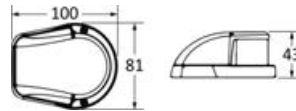

LED navigation lights

Dry-battery independent LED light. Approved by USCG and certificate ABYC-A16.

Code	Type	Model	Batteries
11.138.01	Rod with clamp	360° white	3 x "C"
11.138.02	Suction cup mounting	360° white	3 x "C"
11.138.03	Rod with clamp	360° white	3 x "AAA"
11.138.04	Suction cup mounting	360° white	3 x "AAA"

Red/green bicolour bow navigation lights

LED		IP66					
Code	Body colour	↔ mm	V	W LED	Lumen	Matching poles	
11.501.01	Black base, white cover	100x81	12/24	2.4	50	11.140.10; 11.160.10	
11.501.02	Black base, SS cover	100x81	12/24	2.4	50	11.163.10; 11.164.10	

Built-in side navigation lights made of ABS

Made of **ABS**, watertight.

Code	Type	Body	↔ outside mm	Bulb included
11.129.01	112,5° left	black	192x65	14.200.00 (12 V - 5 W)
11.129.02	112,5° right	black	192x65	14.200.00 (12 V - 5 W)
11.129.11	112,5° left	white	192x65	14.200.00 (12 V - 5 W)
11.129.12	112,5° right	white	192x65	14.200.00 (12 V - 5 W)