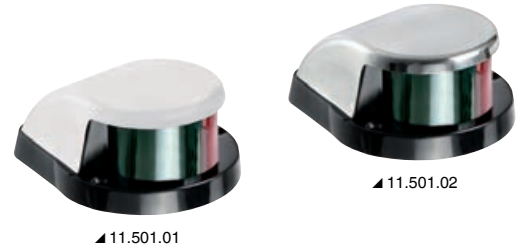

LED navigation lights

Dry-battery independent LED light. Approved by USCG and certificate ABYC-A16.

Code	Type	Model	Batteries
11.138.01	Rod with clamp	360° white	3 x "C"
11.138.02	Suction cup mounting	360° white	3 x "C"
11.138.03	Rod with clamp	360° white	3 x "AAA"
11.138.04	Suction cup mounting	360° white	3 x "AAA"

Red/green bicolour bow navigation lights

LED		IP66					
Code	Body colour	↔ mm	V	W LED	Lumen	Matching poles	
11.501.01	Black base, white cover	100x81	12/24	2.4	50	11.140.10; 11.160.10	
11.501.02	Black base, SS cover	100x81	12/24	2.4	50	11.163.10; 11.164.10	

Red/green bicolour bow navigation lights made of ABS

Made of **chromed or white ABS**; plexiglass lens with lamp socket; elegant and functional.

Code	Body color	↔ mm	Bulb included	Can be combined with poles
11.500.00	black base cap chromed	100x78	14.200.00 (12 V - 5 W)	11.140.00; 11.160.00
11.500.02	white base cap white	100x78	14.200.00 (12 V - 5 W)	11.140.00; 11.160.00

Utility Compact navigation lights

RINA type-approved in compliance with COLREG72 standards. Suitable for vessels up to 12 metres. Powered by a **small high intensity 5W halogen bulb** for very compact size, minimum heat and low current draw. 2-screw mounting.