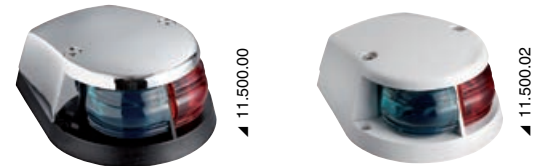

LED navigation lights

Dry-battery independent LED light. Approved by USCG and certificate ABYC-A16.

Code	Type	Model	Batteries
11.138.01	Rod with clamp	360° white	3 x "C"
11.138.02	Suction cup mounting	360° white	3 x "C"
11.138.03	Rod with clamp	360° white	3 x "AAA"
11.138.04	Suction cup mounting	360° white	3 x "AAA"

Red/green bicolour bow navigation lights

LED		IP66					
Code	Body colour	↔ mm	V	W LED	Lumen	Matching poles	
11.501.01	Black base, white cover	100x81	12/24	2.4	50	11.140.10; 11.160.10	
11.501.02	Black base, SS cover	100x81	12/24	2.4	50	11.163.10; 11.164.10	

Red/green bicolour bow navigation lights made of ABS

Made of **chromed or white ABS**; plexiglass lens with lamp socket; elegant and functional.

Code	Body color	↔ mm	Bulb included	Can be combined with poles
11.500.00	black base cap chromed	100x78	14.200.00 (12 V - 5 W)	11.140.00; 11.160.00
11.500.02	white base cap white	100x78	14.200.00 (12 V - 5 W)	11.140.00; 11.160.00

Utility Compact navigation lights

RINA type-approved in compliance with COLREG72 standards. Suitable for vessels up to 12 metres. Powered by a **small high intensity 5W halogen bulb** for very compact size, minimum heat and low current draw. 2-screw mounting.