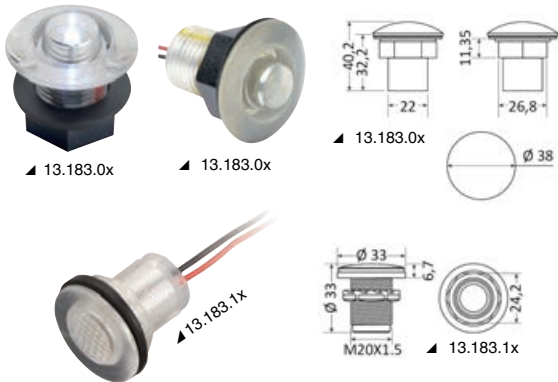

Plastic walkway and courtesy lights

LED walkway light for recess mounting - frontal orientation

Clear plastic.

Code	V	W	K	LED beam angle	Light colour	↔ mm	
						recess Ø	outer Ø
13.183.15	12	0.24	2850/3200	30°	White	9	12.7
13.183.16	12	0.24	-	30°	Blue	9	12.7

LED courtesy light for recess mounting - frontal orientation

IP66 ABS.

Code	V	W	Lumen	K	LED beam angle	No of LEDs	Light colour	↔ mm	
								recess Ø	outer Ø
13.183.08	12	0.24	4	2900-3200	30°	1	White	14x20 depth	28

LED courtesy light for recess mounting - frontal orientation

IP68 Clear polycarbonate.

Code	V	W	Lumen	K	LED beam angle	No of LEDs	Light colour	↔ mm		
								recess Ø	outside Ø	overhang
13.183.01	12	0.2	12.5	5500-6300	120°	1	white	22	38	8
13.183.02	12	0.2	2	-	120°	1	red	22	38	8
13.183.03	12	0.2	2	-	120°	1	blue	22	38	8
13.183.11	12	0.2	12.5	5500-6300	120°	1	white	20	31.6	5
13.183.13	12	0.2	2	-	120°	1	blue	20	31.6	5

Recess fit LED courtesy light - downward orientation

IP68 Made of technopolymer with polished AISI316 stainless steel cover.

Code	V	W	Lumen	K	LED beam angle	No of LEDs	Light colour	↔ mm		
								recess Ø	outer Ø	overhang
13.188.11	12	0.4	21	5500	120°	2	White	19.2	Ø 33,1	6
13.188.12	12	0.4	4	-	120°	2	Blue	19.2	Ø 33,1	6