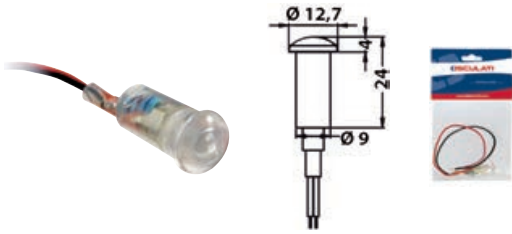

Plastic walkway and courtesy lights

LED walkway light for recess mounting - frontal orientation

Clear plastic.

Code	V	W	K	LED beam angle	Light colour	↔ mm	
						recess Ø	outer Ø
13.183.15	12	0.24	2850/3200	30°	White	9	12.7
13.183.16	12	0.24	-	30°	Blue	9	12.7

LED courtesy light for recess mounting - frontal orientation

IP66 ABS.

Code	V	W	Lumen	K	LED beam angle	No of LEDs	Light colour	↔ mm	
								recess Ø	outer Ø
13.183.08	12	0.24	4	2900-3200	30°	1	White	14x20 depth	28

LED courtesy light for recess mounting - frontal orientation

IP68 Clear polycarbonate.

Code	V	W	Lumen	K	LED beam angle	No of LEDs	Light colour	↔ mm		
								recess Ø	outside Ø	overhang
13.183.01	12	0.2	12.5	5500-6300	120°	1	white	22	38	8
13.183.02	12	0.2	2	-	120°	1	red	22	38	8
13.183.03	12	0.2	2	-	120°	1	blue	22	38	8
13.183.11	12	0.2	12.5	5500-6300	120°	1	white	20	31.6	5
13.183.13	12	0.2	2	-	120°	1	blue	20	31.6	5

Recess fit LED courtesy light - downward orientation

IP68 Made of technopolymer with polished AISI316 stainless steel cover.

Code	V	W	Lumen	K	LED beam angle	No of LEDs	Light colour	↔ mm		
								recess Ø	outer Ø	overhang
13.188.11	12	0.4	21	5500	120°	2	White	19.2	Ø 33,1	6
13.188.12	12	0.4	4	-	120°	2	Blue	19.2	Ø 33,1	6