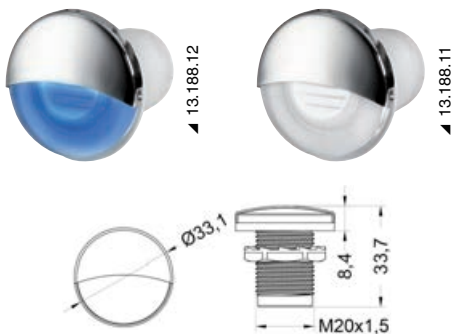

Plastic walkway and courtesy lights

LED walkway light for recess mounting - frontal orientation

Clear plastic.

Code	V	W	K	LED beam angle	Light colour	↔ mm	
						recess Ø	outer Ø
13.183.15	12	0.24	2850/3200	30°	White	9	12.7
13.183.16	12	0.24	-	30°	Blue	9	12.7

LED courtesy light for recess mounting - frontal orientation

IP66 ABS.

Code	V	W	Lumen	K	LED beam angle	No of LEDs	Light colour	↔ mm	
								recess Ø	outer Ø
13.183.08	12	0.24	4	2900-3200	30°	1	White	14x20 depth	28

Recess fit LED courtesy light - downward orientation

IP68 Made of technopolymer with polished AISI316 stainless steel cover.

Code	V	W	Lumen	K	LED beam angle	No of LEDs	Light colour	↔ mm		
								recess Ø	outer Ø	overhang
13.188.11	12	0.4	21	5500	120°	2	White	19.2	Ø 33,1	6
13.188.12	12	0.4	4	-	120°	2	Blue	19.2	Ø 33,1	6

BATSYSTEM Steeplight LED courtesy light for recess mounting - downward orientation

IP65 White plastic and opal glass.

Body colour		V	W	Lumen	K	No of LEDs	Light colour	↔ mm		
white	chromed							recess Ø	outside	overhang
13.887.01	13.887.03	12	0.15	10	3000	1	White	15	30x45	7
13.887.02	13.887.04	12	3	3	-	1	Blue	15	30x45	7