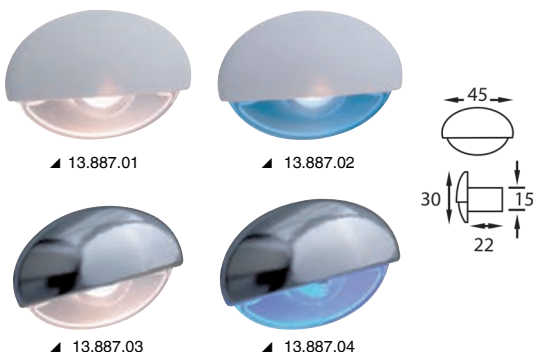

LED courtesy light for recess mounting - frontal orientation

IP66 ABS.

Code	V	W	Lumen	K	LED beam angle	No of LEDs	Light colour	↔ mm	
								recess Ø	outer Ø
13.183.08	12	0.24	4	2900-3200	30°	1	White	14x20 depth	28

LED courtesy light for recess mounting - frontal orientation

IP68 Clear polycarbonate.

Code	V	W	Lumen	K	LED beam angle	No of LEDs	Light colour	↔ mm		
								recess Ø	outside Ø	overhang
13.183.01	12	0.2	12.5	5500-6300	120°	1	white	22	38	8
13.183.02	12	0.2	2	-	120°	1	red	22	38	8
13.183.03	12	0.2	2	-	120°	1	blue	22	38	8
13.183.11	12	0.2	12.5	5500-6300	120°	1	white	20	31.6	5
13.183.13	12	0.2	2	-	120°	1	blue	20	31.6	5

Recess fit LED courtesy light - downward orientation

IP68 Made of technopolymer with polished AISI316 stainless steel cover.

Code	V	W	Lumen	K	LED beam angle	No of LEDs	Light colour	↔ mm		
								recess Ø	outer Ø	overhang
13.188.11	12	0.4	21	5500	120°	2	White	19.2	Ø 33,1	6
13.188.12	12	0.4	4	-	120°	2	Blue	19.2	Ø 33,1	6

BATSYSTEM Steeplight LED courtesy light for recess mounting - downward orientation

IP65 White plastic and opal glass.

Body colour		V	W	Lumen	K	No of LEDs	Light colour	↔ mm		
white	chromed							recess Ø	outside	overhang
13.887.01	13.887.03	12	0.15	10	3000	1	White	15	30x45	7
13.887.02	13.887.04	12	3	3	-	1	Blue	15	30x45	7