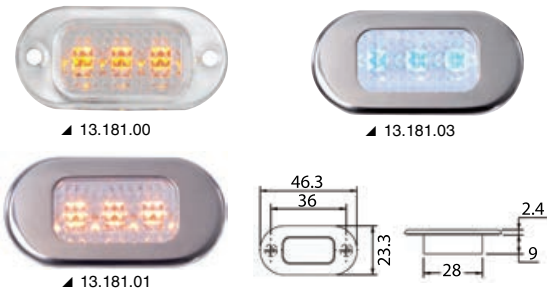

Code	Finish	V	W	lumen	LED beam angle	No of LEDs	Light colour	mm		
								recess Ø	outside Ø	overhang
13.181.00	no finish ring	12	0.6	12	24°	3 LED Long Life	yellow	28	46.3x23.3	2.4
13.181.01	mirror-polished	12	0.6	12	24°	3 LED Long Life	yellow	28	46.3x23.3	2.4
13.181.03	mirror-polished	12	0.6	7	20°	3 LED Long Life	blue	28	46.3x23.3	2.4

LED courtesy light for recess mounting - frontal orientation

IP67 Polycarbonate body and mirror-polished stainless steel front panel.