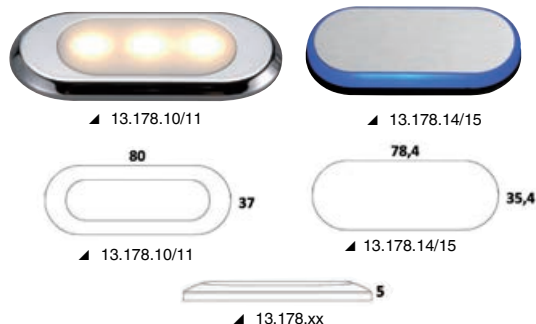

LED courtesy light for recess mounting - frontal orientation

IP55 Translucent polycarbonate body. Stainless steel finish ring. Suitable to light up steps.

Code	Finish	V	W	lumen	LED beam angle	No of LEDs	Light colour	mm		
								recess Ø	outside Ø	overhang
13.181.00	no finish ring	12	0.6	12	24°	3 LED Long Life	yellow	28	46.3x23.3	2.4
13.181.01	mirror-polished	12	0.6	12	24°	3 LED Long Life	yellow	28	46.3x23.3	2.4
13.181.03	mirror-polished	12	0.6	7	20°	3 LED Long Life	blue	28	46.3x23.3	2.4

LED courtesy light for recess mounting - frontal orientation

IP67 Polycarbonate body and mirror-polished stainless steel front panel.

Code	V	W	lumen	K	LED beam angle	No of LEDs	Light colour	mm		
								recess Ø	outside Ø	overhang
13.180.01	12	0.2	36	5000	100°	3 LED Long Life	white	44x16	29x84	3.5
13.180.03	12	0.2	14	-	100°	3 LED Long Life	blue	44x16	29x84	3.5

LED courtesy light, recessless version - frontal orientation

IP67 **FLUSH MOUNT**

Mirror-polished stainless steel front panel.

Code	V	W	Lumen	K	LED beam angle	No of LEDs	Light colour	mm	
								outside	overhang
13.178.04	12	1.2	83	5500/6300	120°	6	White	72.5x38	10.5
13.178.03	12	1.2	22	-	120°	6	Blue	72.5x38	10.5

Oculus ultra-flat courtesy light - frontal orientation

IP67 Recessless mounting, 5-mm thick. Watertight technopolymer body with polished stainless steel finishing ring.

Code	Model	V	W	Lumen	K	LED beam angle	No of LEDs	Light colour	mm	
									recess Ø	overhang
13.178.10	Front light, SS ring	12	0.3	30	3000	100°	3	White	80x37x5	
13.178.14	Perimeter light, SS front panel	12	0.3	30	3000	360°	3	White	78.4x35.4x5	
13.178.11	Front light, SS ring	12	0.3	10	-	100°	3	Blue	80x37x5	
13.178.15	Perimeter light, SS front panel	12	0.3	10	-	360°	3	Blue	78.4x35.4x5	