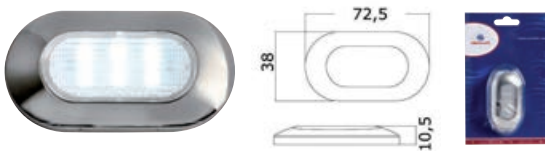

FORESTI E SUARDI Circinus LED courtesy light for recess mounting

IP67 Electro-plated brass body, clear technopolymer diffuser. Suitable for mounting on flammable surfaces. Fastening by means of threaded finish ring.

LED courtesy light for recess mounting - frontal orientation

IP55 Translucent polycarbonate body. Stainless steel finish ring. Suitable to light up steps.

Code	Finish	V	W	lumen	LED beam angle	No of LEDs	Light colour	mm		
								recess Ø	outside Ø	overhang
13.181.00	no finish ring	12	0.6	12	24°	3 LED Long Life	yellow	28	46.3x23.3	2.4
13.181.01	mirror-polished	12	0.6	12	24°	3 LED Long Life	yellow	28	46.3x23.3	2.4
13.181.03	mirror-polished	12	0.6	7	20°	3 LED Long Life	blue	28	46.3x23.3	2.4

LED courtesy light for recess mounting - frontal orientation

IP67 Polycarbonate body and mirror-polished stainless steel front panel.

Code	V	W	lumen	K	LED beam angle	No of LEDs	Light colour	mm		
								recess Ø	outside Ø	overhang
13.180.01	12	0.2	36	5000	100°	3 LED Long Life	white	44x16	29x84	3.5
13.180.03	12	0.2	14	-	100°	3 LED Long Life	blue	44x16	29x84	3.5

LED courtesy light, recessless version - frontal orientation

IP67 **FLUSH MOUNT**

Mirror-polished stainless steel front panel.

Code	V	W	Lumen	K	LED beam angle	No of LEDs	Light colour	mm	
								outside	overhang
13.178.04	12	1.2	83	5500/6300	120°	6	White	72.5x38	10.5
13.178.03	12	1.2	22	-	120°	6	Blue	72.5x38	10.5