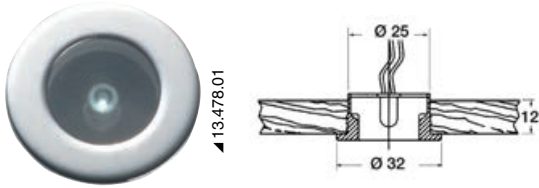

FORESTI E SUARDI Circinus LED courtesy light for recess mounting

IP67 Electro-plated brass body, clear technopolymer diffuser. Suitable for mounting on flammable surfaces. Fastening by means of threaded finish ring.

IP67 **FLUSH MOUNT**

Clear technopolymer body, electro-plated technopolymer snap finish ring. Suitable for mounting on flammable surfaces both horizontally and vertically. Innovative design, Wall Washer light effects. Screw mounting.

LED courtesy light, recessless version - frontal orientation

IP67 **FLUSH MOUNT**

Mirror-polished stainless steel front panel.

Code	V	W	Lumen	K	LED beam angle	No of LEDs	Light colour	mm	
								outside	overhang
13.178.04	12	1.2	83	5500/6300	120°	6	White	72.5x38	10.5
13.178.03	12	1.2	22	-	120°	6	Blue	72.5x38	10.5

Oculus ultra-flat courtesy light - frontal orientation

IP67 Recessless mounting, 5-mm thick. Watertight technopolymer body with polished stainless steel finishing ring.

Code	Model	V	W	Lumen	K	LED beam angle	No of LEDs	Light colour	mm	
									recess Ø	overhang
13.178.10	Front light, SS ring	12	0.3	30	3000	100°	3	White	80x37x5	
13.178.14	Perimeter light, SS front panel	12	0.3	30	3000	360°	3	White	78.4x35.4x5	
13.178.11	Front light, SS ring	12	0.3	10	-	100°	3	Blue	80x37x5	
13.178.15	Perimeter light, SS front panel	12	0.3	10	-	360°	3	Blue	78.4x35.4x5	