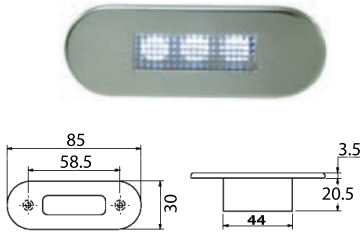

LED courtesy light for recess mounting - frontal orientation

IP55 Translucent polycarbonate body. Stainless steel finish ring. Suitable to light up steps.

Code	Finish	V	W	lumen	LED beam angle	No of LEDs	Light colour	mm		
								recess Ø	outside Ø	overhang
13.181.00	no finish ring	12	0.6	12	24°	3 LED Long Life	yellow	28	46.3x23.3	2.4
13.181.01	mirror-polished	12	0.6	12	24°	3 LED Long Life	yellow	28	46.3x23.3	2.4
13.181.03	mirror-polished	12	0.6	7	20°	3 LED Long Life	blue	28	46.3x23.3	2.4

LED courtesy light for recess mounting - frontal orientation

IP67 Polycarbonate body and mirror-polished stainless steel front panel.

Code	V	W	lumen	K	LED beam angle	No of LEDs	Light colour	mm		
								recess Ø	outside Ø	overhang
13.180.01	12	0.2	36	5000	100°	3 LED Long Life	white	44x16	29x84	3.5
13.180.03	12	0.2	14	-	100°	3 LED Long Life	blue	44x16	29x84	3.5

LED courtesy light, recessless version - frontal orientation

IP67 **FLUSH MOUNT**

Mirror-polished stainless steel front panel.

Code	V	W	Lumen	K	LED beam angle	No of LEDs	Light colour	mm	
								outside	overhang
13.178.04	12	1.2	83	5500/6300	120°	6	White	72.5x38	10.5
13.178.03	12	1.2	22	-	120°	6	Blue	72.5x38	10.5

Oculus ultra-flat courtesy light - frontal orientation

IP67 Recessless mounting, 5-mm thick. Watertight technopolymer body with polished stainless steel finishing ring.

Code	Model	V	W	Lumen	K	LED beam angle	No of LEDs	Light colour	mm	
									recess Ø	overhang
13.178.10	Front light, SS ring	12	0.3	30	3000	100°	3	White	80x37x5	
13.178.14	Perimeter light, SS front panel	12	0.3	30	3000	360°	3	White	78.4x35.4x5	
13.178.11	Front light, SS ring	12	0.3	10	-	100°	3	Blue	80x37x5	
13.178.15	Perimeter light, SS front panel	12	0.3	10	-	360°	3	Blue	78.4x35.4x5	