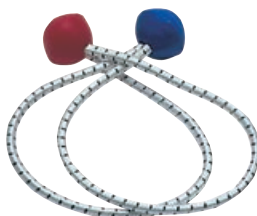

Quick nylon bungee fitting

Suitable for locking shock cords sizes of 4/5/6 mm into various lengths; used as sail tie or other purposes; similar to "Clamcleats".

Code	Version	 ORDER BY BOX
63.175.00	4/5/6-mm mounting system only	20
63.175.08	8-mm mounting system only	20
63.737.05	Fitted with 55 cm of 5-mm cable	10
63.737.06	Fitted with 75 cm of 6-mm cable	10

Bungee sail ties with nylon hook

Code	Cable length cm	Cable Ø mm	 ORDER BY BOX
63.550.20	20	4	10
63.550.35	35	4	10
63.550.55	55	4	10

Bungee sail tie with plastic ball ends

Code	Length cm	Elastic Ø mm	 ORDER BY BOX
63.570.00	30	4	10
63.572.00	40	4	10
63.574.00	50	4	10
63.576.00	60	4	10

Bungee sail tie with nylon toggle

Code	Length cm	Ø mm	 ORDER BY BOX
63.530.00	35	6	10
63.532.00	55	6	10
63.538.00	75	6	10

Bungee / hook sail ties in stainless or nylon

Shock cord made of **para rubber**, coated with **nylon**.

Centipede series sail ties

Fitted with **nylon toggles** and **stainless steel** terminal hooks.

Code	Length cm	Cable Ø mm	For boats m	Arms
63.556.00	200	8	5/7	6
63.558.00	300	8	8/10	6
63.559.00	300	10	11/12	6