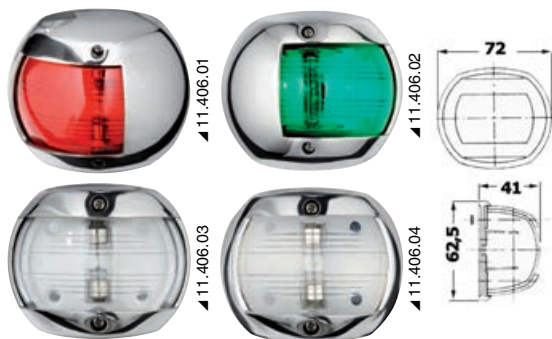

# Sphera Design navigation lights up to 12 m. RINA type-tested.

## Compact 12 navigation lights

COLREG72--certified.

Type	Body			Festoon bulb included	V
	white	black	grey RAL 7042		
112.5° left	11.408.11	11.408.01	11.408.61	14.400.00	12
112.5° right	11.408.12	11.408.02	11.408.62	14.400.00	12
225° bow	11.408.13	11.408.03	11.408.63	14.400.00	12
135° stern	11.408.14	11.408.04	11.408.64	14.400.00	12

## Compact 12 navigation lights made of mirror-polished AISI316 stainless steel

**AISI 316** COLREG72 type-tested.

Code	Type	Festoon bulb included	V
11.406.01	112.5° left	14.400.00	12
11.406.02	112.5° right	14.400.00	12
11.406.03	225° bow	14.400.00	12
11.406.04	135° stern	14.400.00	12

## Compact 12 LED navigation lights

**LED** COLREG72 type-tested.

Type	Body			LED light bulb included	V	W
	white	black	grey RAL 7042			
112.5° left	11.448.11	11.448.01	11.448.61	14.300.40	12	0.8
112.5° right	11.448.12	11.448.02	11.448.62	14.300.41	12	0.8
135° stern	11.448.14	11.448.04	11.448.64	14.300.41	12	0.8