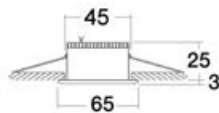

### Recess-fit adjustable LED ceiling light

Chromed light alloy case, stainless steel parts. Polycarbonate lens. 3030 LED, warm light.

Code	Finish	V	W	Lumen	K	Beam angle	No. of LEDs	mm	
								recess	outside Ø
13.437.20	Chromed	12/24	2	130	3000	120°	1	14.5	92
13.437.21	Chromed	12/24	4	260	3000	120°	1	14.5	115