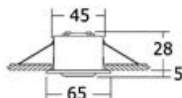

ALTAIR compact and adjustable LED spotlight

IP20

AISI 304

Glass diffuser.

Code	Finish	V	W	Reflector	LED	Light colour
13.437.15	Mirror-polished	12/24	3	Optical	1 HD	☐ White