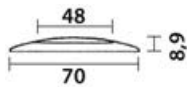

### LED ceiling light, wired recessless version

IP67

FLUSH MOUNT

ABS body, stainless steel finish ring.

Code	Finish	V	W	lumen	K	LED beam angle	No of LEDs	Light colour
13.179.52	Mirror-polished	12/24	1.2	95	5500/6300	120°	6	<input type="checkbox"/> white
13.179.53	Mirror-polished	12/24	1.2	13	-	120°	6	<input checked="" type="checkbox"/> blue

### Recess-fit adjustable LED ceiling light

Chromed light alloy case, stainless steel parts. Polycarbonate lens. 3030 LED, warm light.

Code	Finish	V	W	Lumen	K	Beam angle	No. of LEDs	mm	
								recess	outside Ø
13.437.20	Chromed	12/24	2	130	3000	120°	1	14.5	92
13.437.21	Chromed	12/24	4	260	3000	120°	1	14.5	115