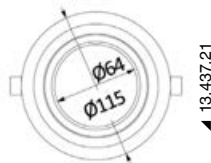

### LED ceiling light, wired recessless version

IP67

FLUSH MOUNT

ABS body, stainless steel finish ring.

Code	Finish	V	W	lumen	K	LED beam angle	No of LEDs	Light colour
13.179.52	Mirror-polished	12/24	1.2	95	5500/6300	120°	6	<input type="checkbox"/> white
13.179.53	Mirror-polished	12/24	1.2	13	-	120°	6	<input checked="" type="checkbox"/> blue

### ALTAIR compact and adjustable LED spotlight

IP20

AISI 304

Glass diffuser.

Code	Finish	V	W	Reflector	LED	Light colour
13.437.15	Mirror-polished	12/24	3	Optical	1 HD	<input type="checkbox"/> White

▲ 13.437.20

### Recess-fit adjustable LED ceiling light

Chromed light alloy case, stainless steel parts. Polycarbonate lens. 3030 LED, warm light.

Code	Finish	V	W	Lumen	K	Beam angle	No. of LEDs	mm	
								recess	outside Ø
13.437.20	Chromed	12/24	2	130	3000	120°	1	14.5	92
13.437.21	Chromed	12/24	4	260	3000	120°	1	14.5	115