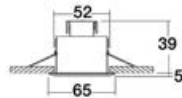

Stereo halogen ceiling light for recess mounting

IP65

AISI 304

Stainless steel body. Glass diffuser. Dichroic parabolic reflector.

Code	Finish	V	W	Bulb	Spare bulb	Light colour
13.438.01	Mirror-polished	12	10	G4	14.453.01; 14.100.24	☐ white