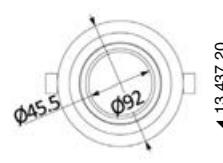

### Recess-fit adjustable LED ceiling light

Chromed light alloy case, stainless steel parts. Polycarbonate lens. 3030 LED, warm light.

Code	Finish	V	W	Lumen	K	Beam angle	No. of LEDs	mm	
								recess	outside Ø
13.437.20	Chromed	12/24	2	130	3000	120°	1	14.5	92
13.437.21	Chromed	12/24	4	260	3000	120°	1	14.5	115